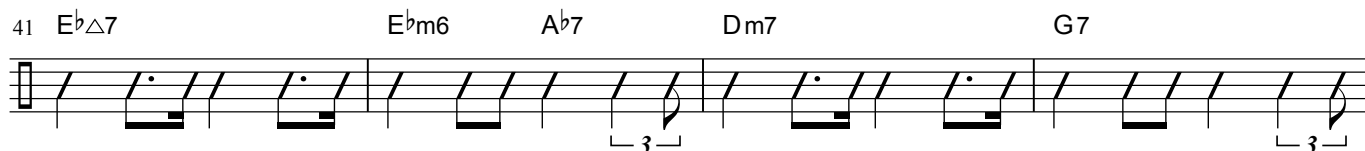

# Apache

THE DONFAN

♩ = 270

Intro slow  
F7(#5)

A open for solo

B Gm Ebm/Gb Gm6 Fm7 Bb7