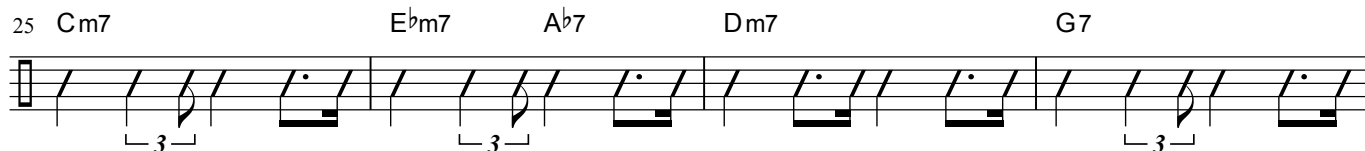

# Apache

THE DONFAN

♩ = 270

Intro slow  
F7(#5)

A open for solo

B Gm Ebm/Gb Gm6 Fm7 Bb7