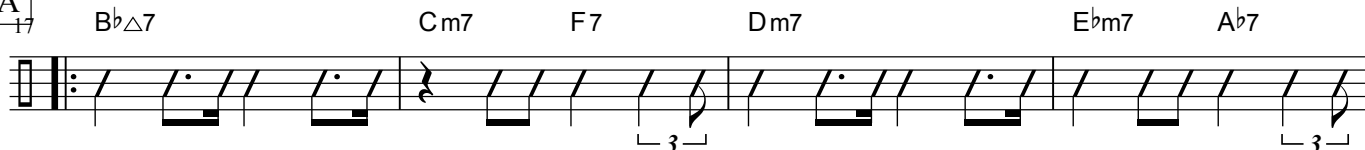

# Apache

THE DONFAN

♩ = 270

Intro slow  
F7(#5)

A open for solo

B Gm Ebm/Gb Gm6 Fm7 Bb7