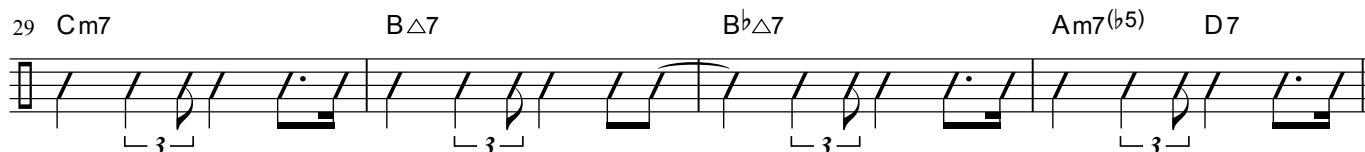

# Apache

THE DONFAN

♩ = 270

Intro slow  
F7(#5)

A open for solo

B Gm Ebm/Gb Gm6 Fm7 Bb7